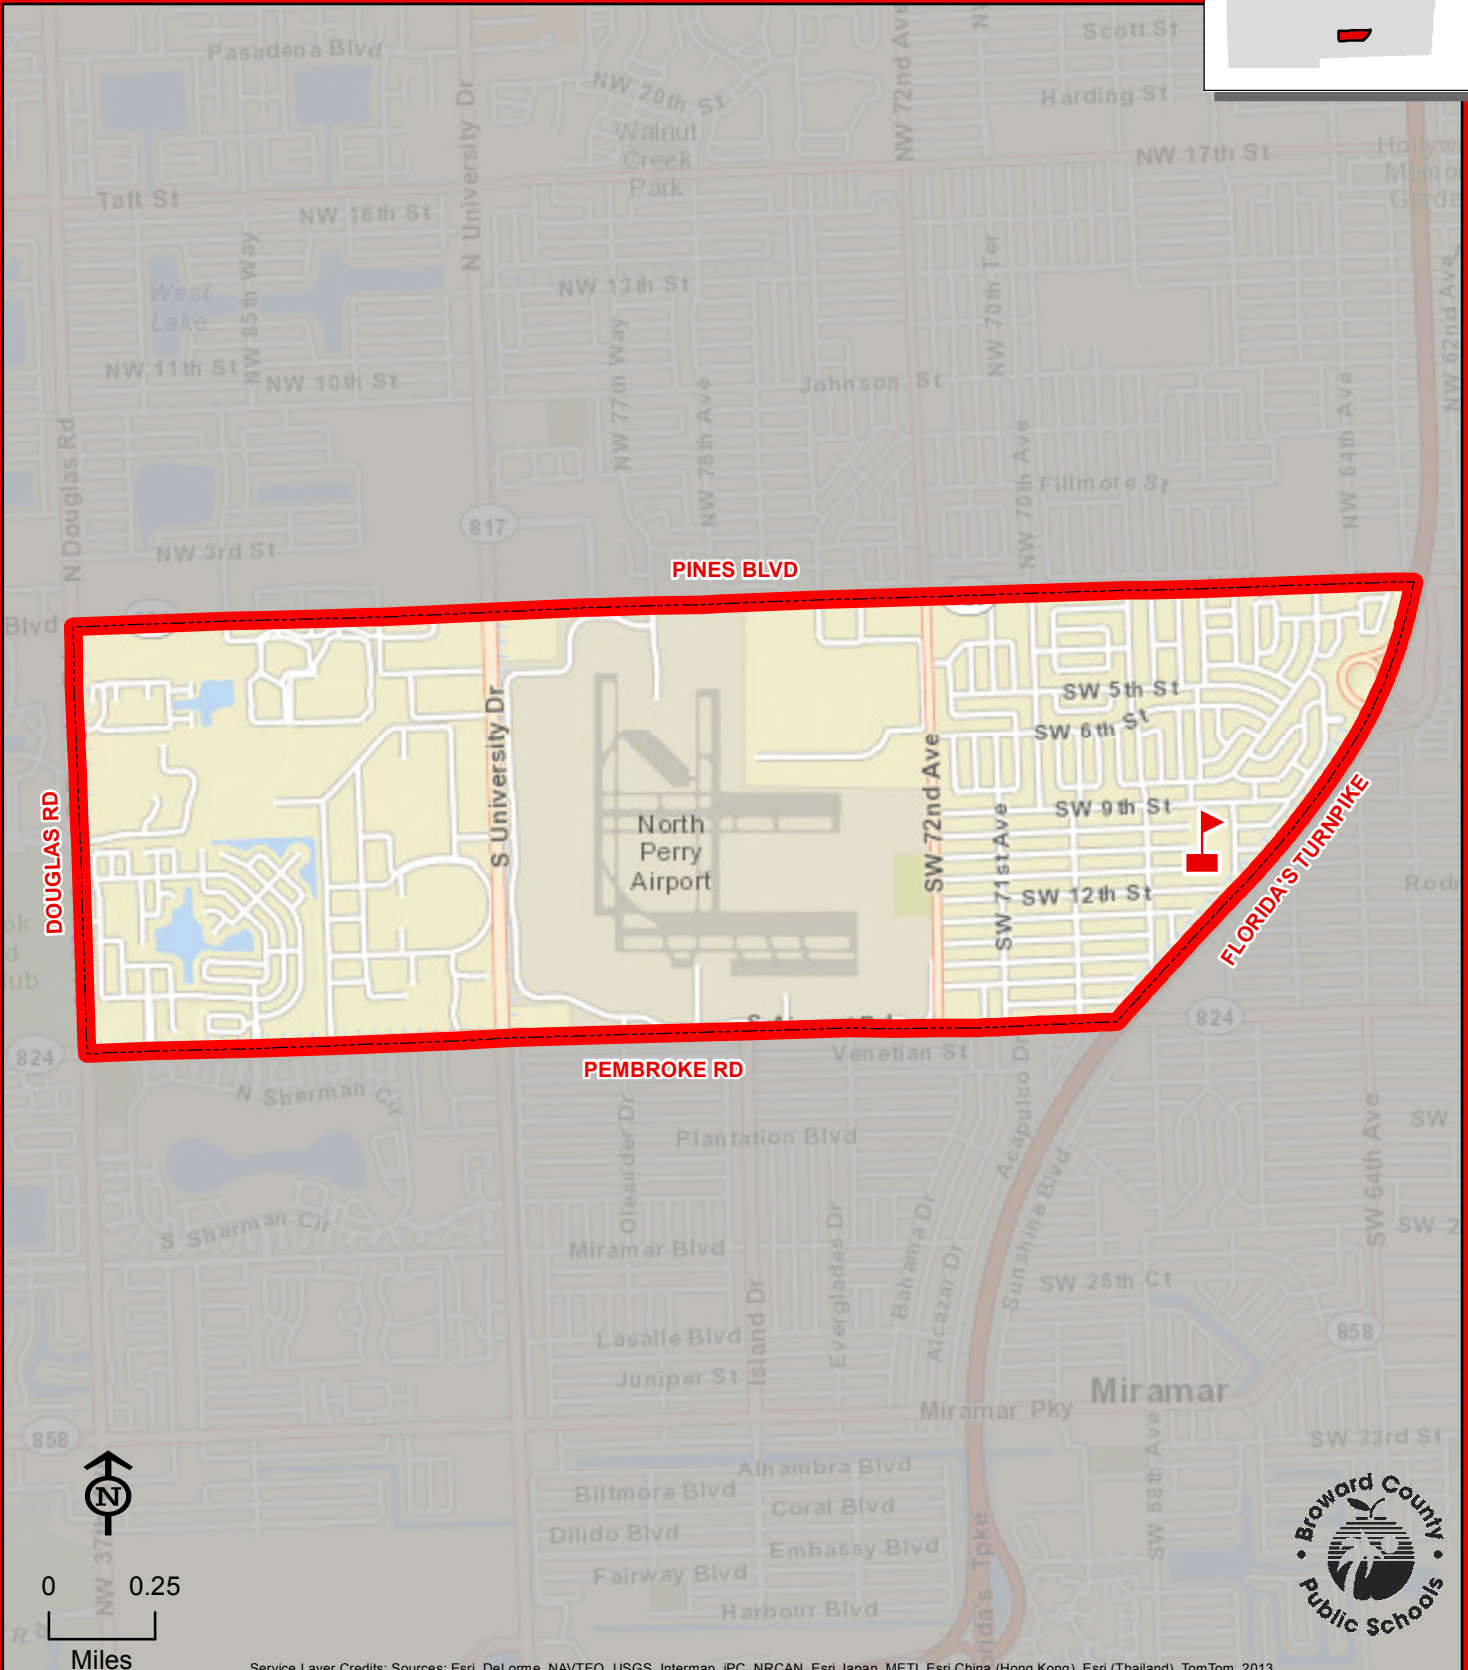

PEMBROKE PINES ELEMENTARY SCHOOL

6700 SW 9 STREET
PEMBROKE PINES, FLORIDA 33023
754-323-7000

PEMBROKE PINES

Service Layer Credits: Sources: Esri, DeLorme, NAVTEQ, USGS, Intermap, iPC, NRCAN, Esri Japan, METI, Esri China (Hong Kong), Esri (Thailand), TomTom, 2013

THIS MAP IS FOR CONCEPTUAL PURPOSES ONLY AND SHOULD NOT BE USED FOR LEGAL BOUNDARY DETERMINATIONS